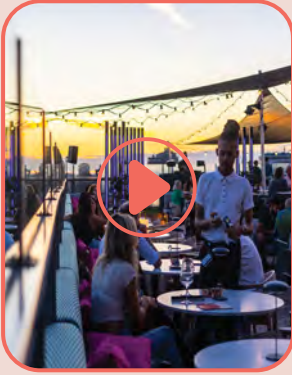

## WELCOME TO THE BAR ABOVE AMSTERDAM

LuminAir is a high vibe, elevated sky bar and terrace curated to enlighten its audience. Designed to mirror the mood of the sky above, LuminAir's modern interior creates a spectacular blend of art and light, thanks to cloud-shaped installations and luminous projections. 'No two visits to LuminAir will ever be the same'.

## OUT-OF-THIS WORLD EVENTS

Introducing unforgettable events at LuminAir, the most exciting rooftop bar of Amsterdam. Elevate your experience like never before at Amsterdam's premier rooftop destination, designed to offer exclusive high-society events, luxury launches, creative pop-ups and unforgettable out-of-this world parties. Are you ready to immerse yourself in a world where breathtaking views, exquisite ambiance and unforgettable moments come together?