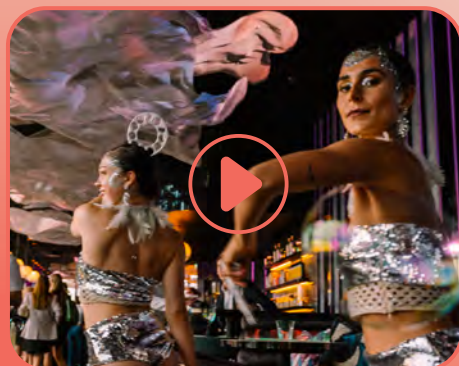

OUT-OF-THIS WORLD EVENTS

Introducing unforgettable events at LuminAir, the most exciting rooftop bar of Amsterdam. Elevate your experience like never before at Amsterdam's premier rooftop destination, designed to offer exclusive high-society events, luxury launches, creative pop-ups and unforgettable out-of-this world parties. Are you ready to immerse yourself in a world where breathtaking views, exquisite ambiance and unforgettable moments come together?

Food & Drinks

LuminAir is a first-class venue, excelling in mixology and bites. Our menu includes classic cocktails and LuminAir's signature "Lumen" and "Air" -inspired creations. The bar's delicious collection of modern, international and flavorful bar bites features crowd-pleasing small plates and party platters, perfect for sharing daytime, night-time, anytime.

The evening DJ enhances the vibe, while LuminAir's brunch promises a Sunday daytime highlight with excellent food and entertainment.

Eclipse

For those seeking high-styled privacy, Eclipse the private event space that offers the perfect perspective for out of this world events, parties and decadent private occasions.

- Exclusive location
- Luxurious interior design
- Private bar & bartenders
- Private terrace
- Private DJ (upon request)
- Own branding possibilities

Full Experience

Envision a fully private LuminAir event high above the city, transcending the ordinary. Modern design, cloud-shaped installations, and luminous projections and both inside and outside spaces guarantee an excellent all-round experience.