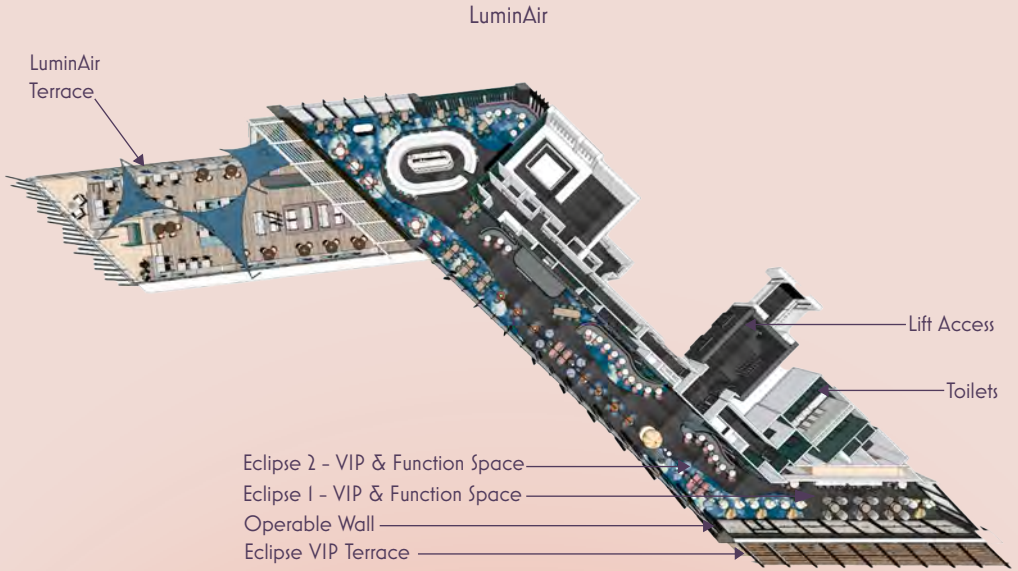

FLOOR PLAN AND CAPACITY CHART

Area	Reception	(Min) Height Meter	(Max) Height Meter	(Min) Height Foot	(Max) Height Foot	Square Meter	Square Feet
LuminAir	200	2.5	3.5	27	37	333	3585
LuminAir & Eclipse	320	2.5	3.5	27	37	459	4940
LuminAir Terrace	120						
Eclipse 1	80	2.5	3.5	27	37	85.7	920
Eclipse 1 & 2	125	2.5	3.5	27	37	126	1355

Excited to discover LuminAir?

Do you want to explore our rooftop bar during the day or immerse yourself in the magic of our night-time ambiance? Take a deep dive into our 360-degree tour and uncover the enchantment from every perspective!

Click on [the link](#) to find out more!