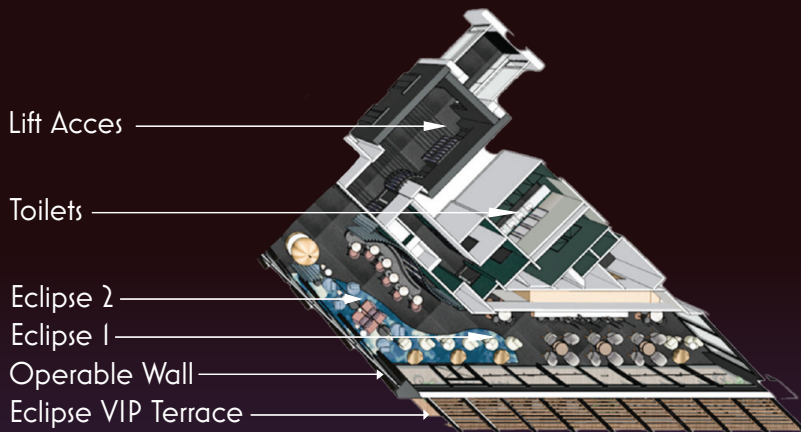

Floorplan

	Eclipse 1	Eclipse 1 & 2
Reception	80	125
Theatre	50	
Boardroom	21	
Seated Dinner (1 table)	30	
(Min) Height	2.5	2.5
(Max) Height	3.5	3.5
(Min) Height Foot	27	27
(Max) Height Foot	37	37
Square Meter	85.7	126
Square Feet	920	1355