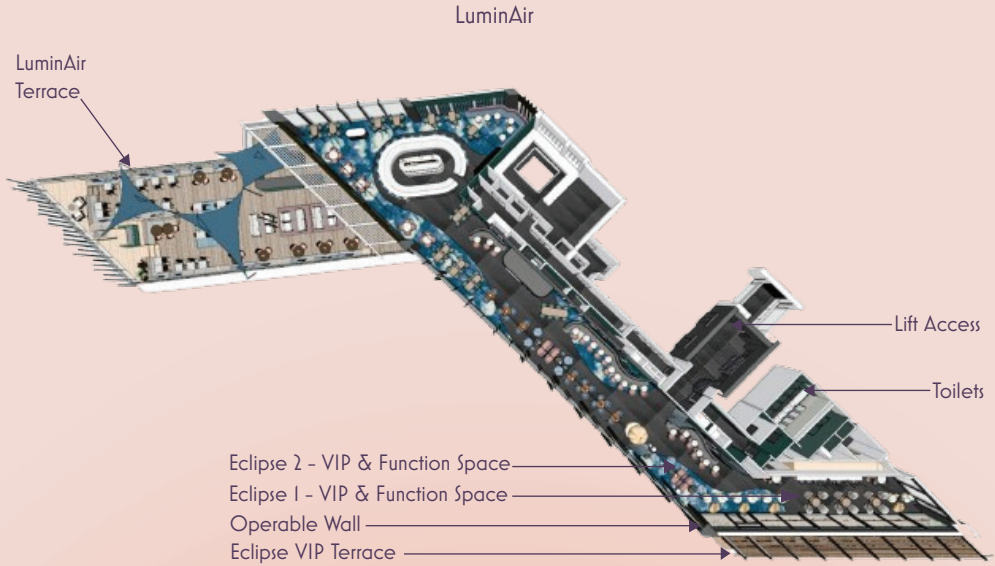

FLOOR PLAN AND CAPACITY CHART